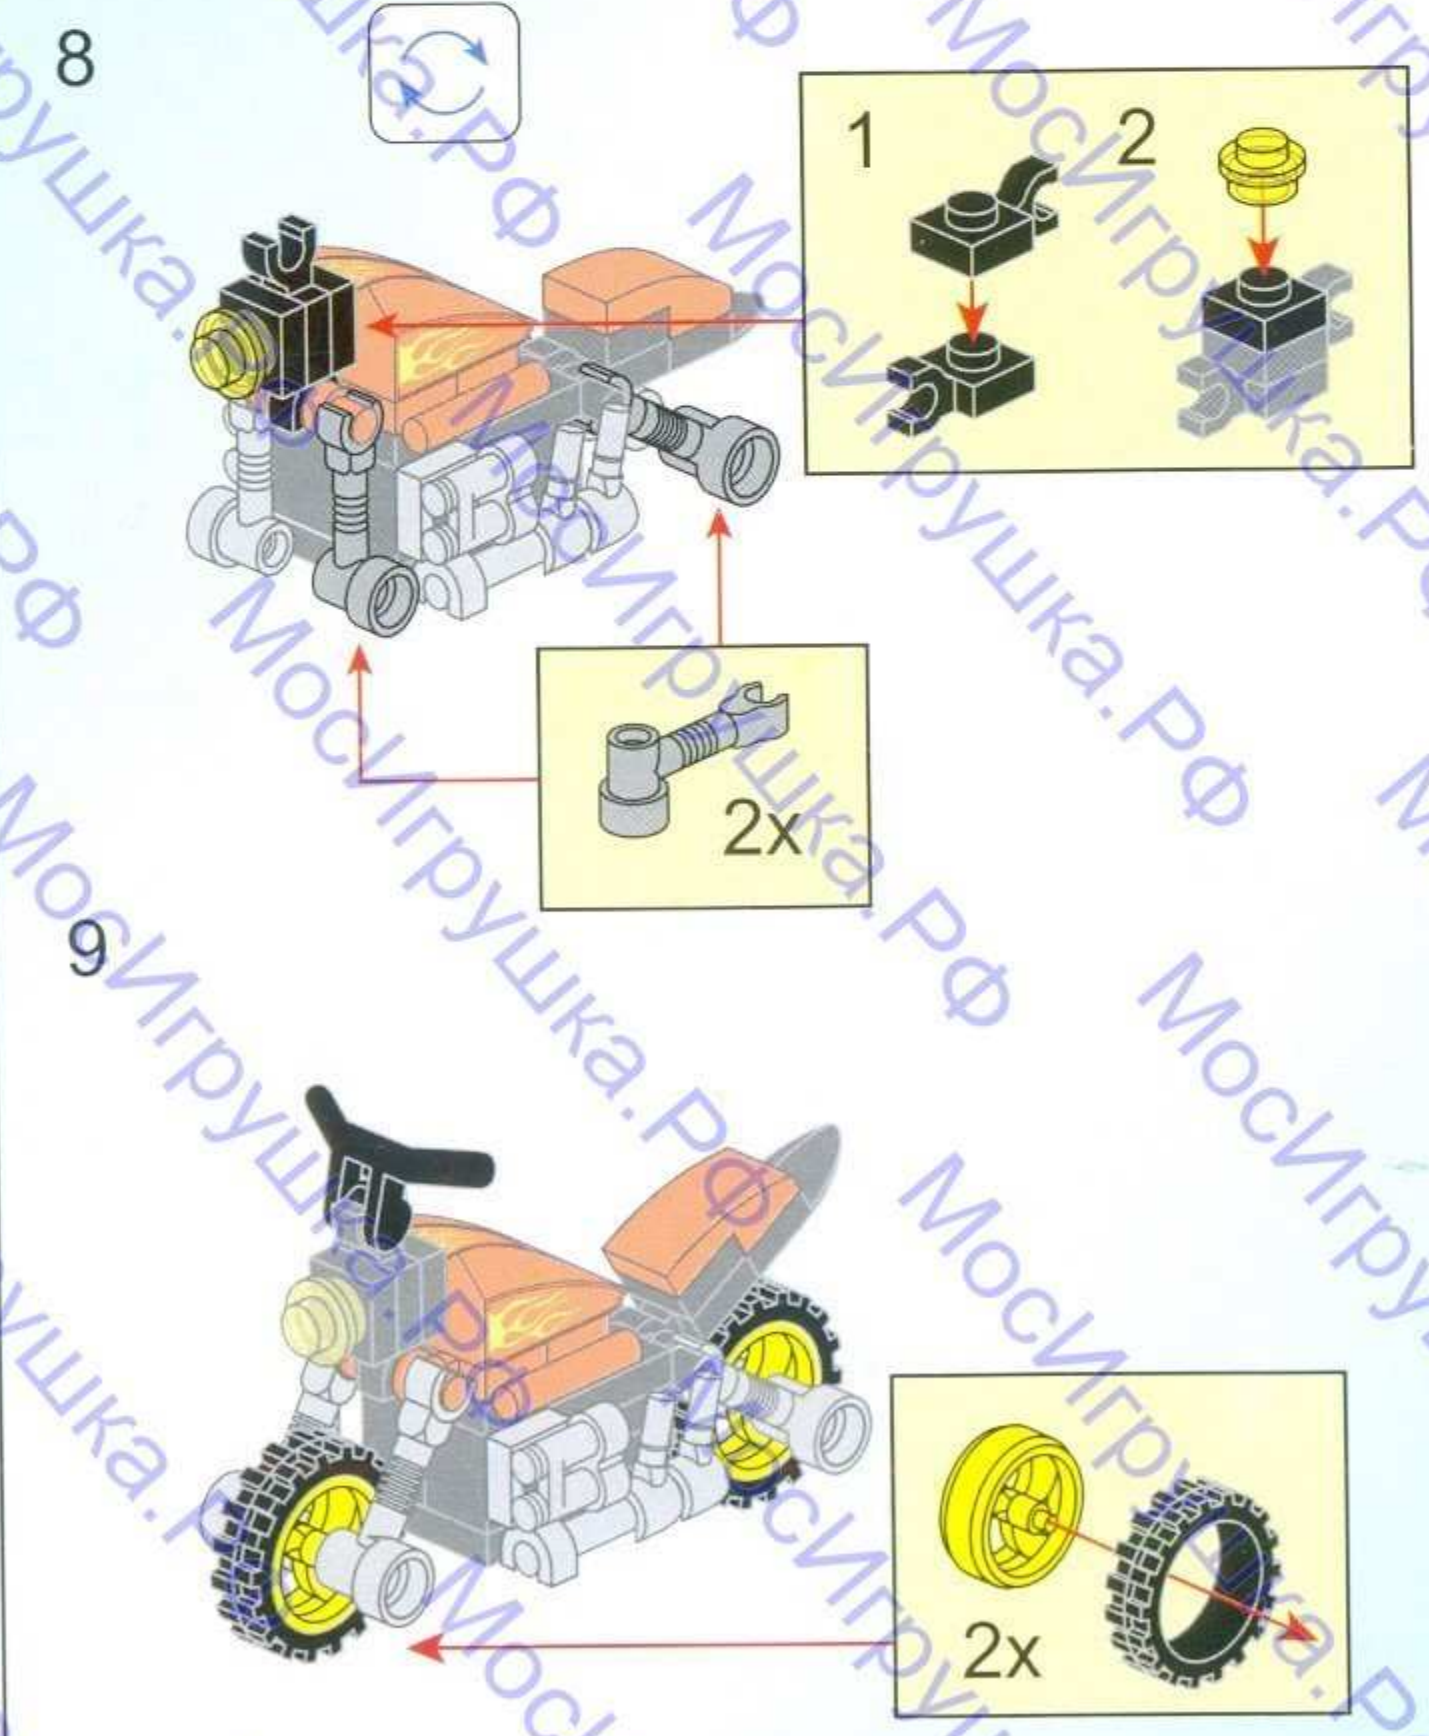

POLICE

BATTLE FORCE

1918

AGES: 6+

Minifigs: x 7

PCS: 951

直接变形
2in1

Moving Headquarter

Usage of Brick Separator:

8

9

10

11

12

13

14