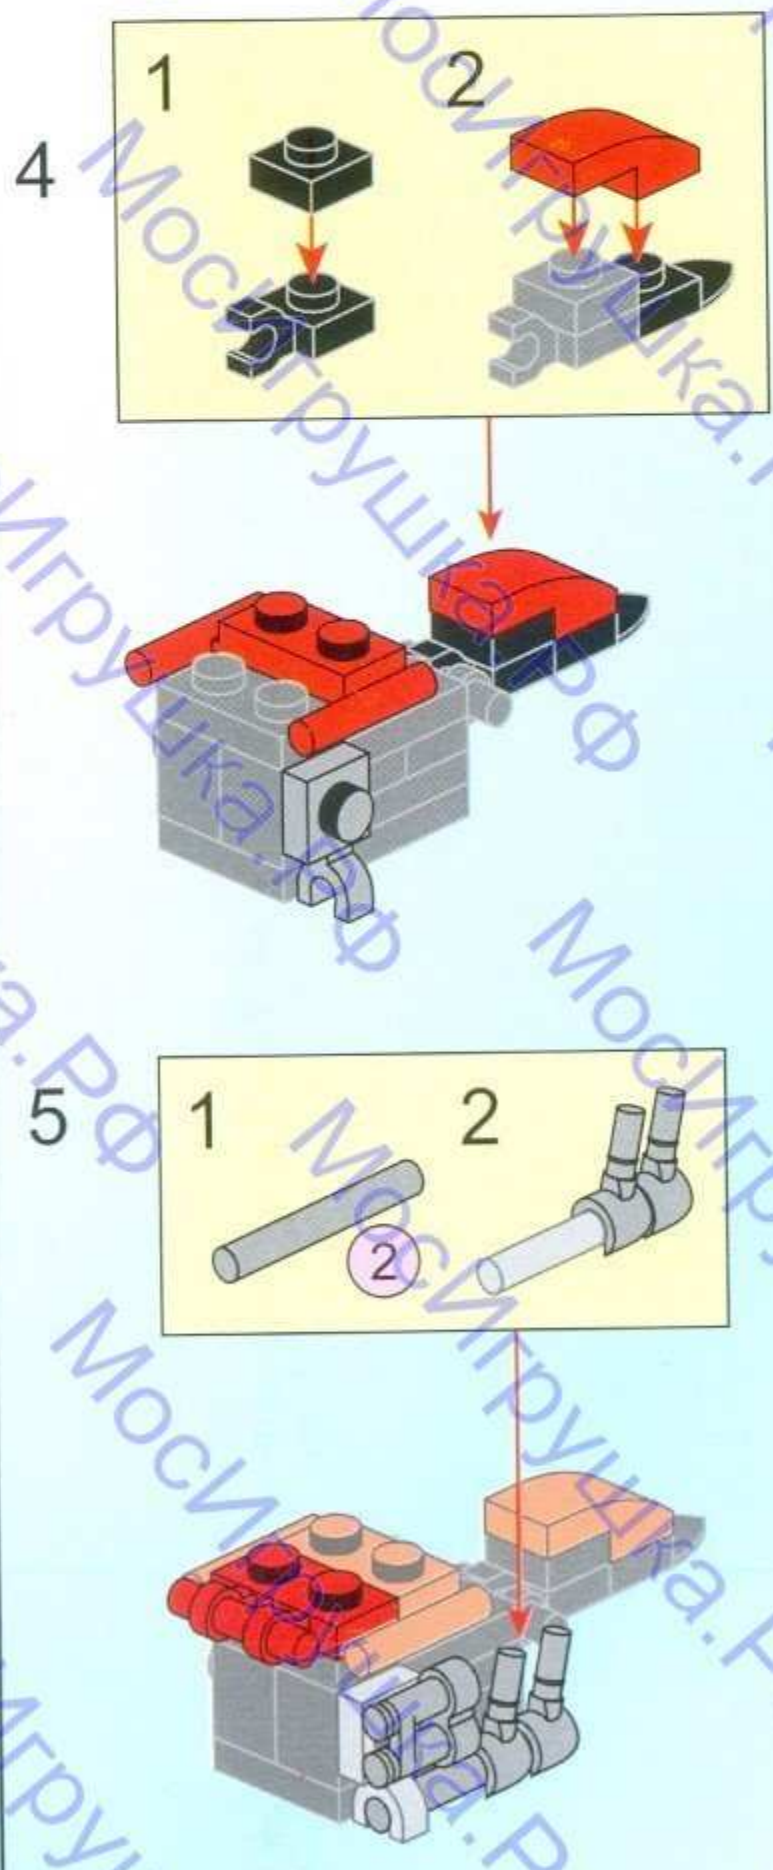

POLICE

BATTLE FORCE

1918

AGES: 6+

Minifigs: x 7

PCS: 951

直接变形
2in1

Moving Headquarter

Usage of Brick Separator:

8

9

10

11

12

13

14