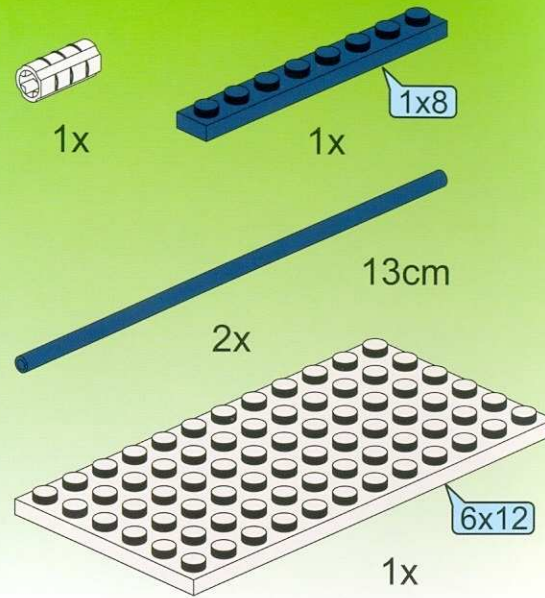

интернет-магазин
<http://МосИгрушка.РФ>
<http://Super-Shop-Ru.ru>
<http://MegaShop-City.ru>

B20

интернет-магазин
<http://МосИгрушка.РФ>
<http://Super-Shop-Ru.ru>
<http://MegaShop-City.ru>