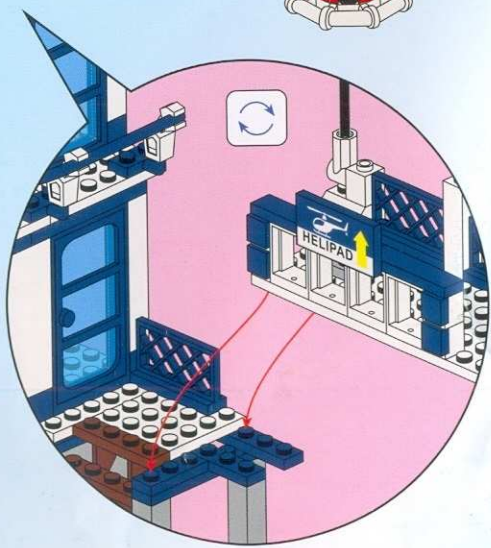

интернет-магазин
<http://МосИгрушка.РФ>
<http://Super-Shop-Ru.ru>
<http://MegaShop-City.ru>

интернет-магазин
<http://МосИгрушка.РФ>
<http://Super-Shop-Ru.ru>
<http://MegaShop-City.ru>