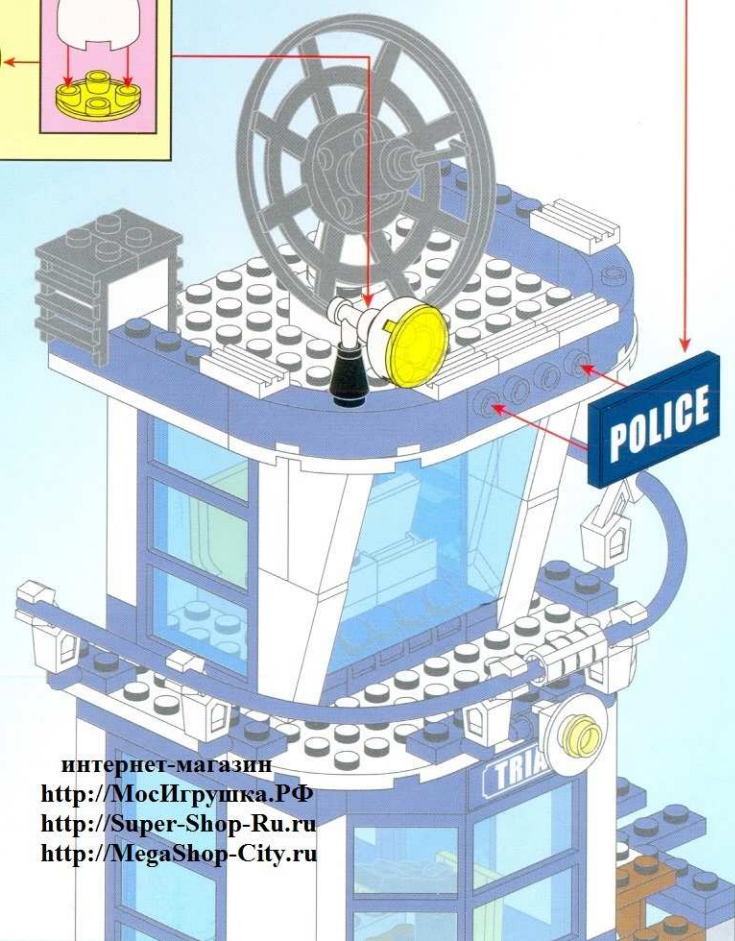

B23

B24

интернет-магазин
<http://МосИгрушка.РФ>
<http://Super-Shop-Ru.ru>
<http://MegaShop-City.ru>

интернет-магазин
<http://МосИгрушка.РФ>
<http://Super-Shop-Ru.ru>
<http://MegaShop-City.ru>