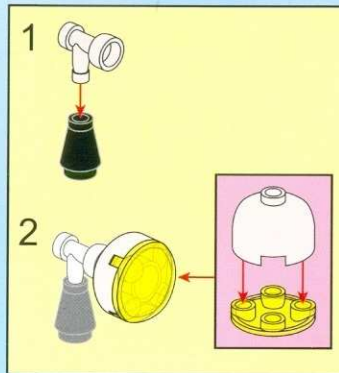

B23

B24

интернет-магазин
<http://МосИгрушка.РФ>
<http://Super-Shop-Ru.ru>
<http://MegaShop-City.ru>

интернет-магазин
<http://МосИгрушка.РФ>
<http://Super-Shop-Ru.ru>
<http://MegaShop-City.ru>