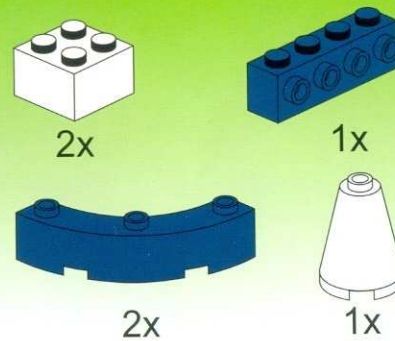

B22

интернет-магазин
<http://МосИгрушка.РФ>
<http://Super-Shop-Ru.ru>
<http://MegaShop-City.ru>