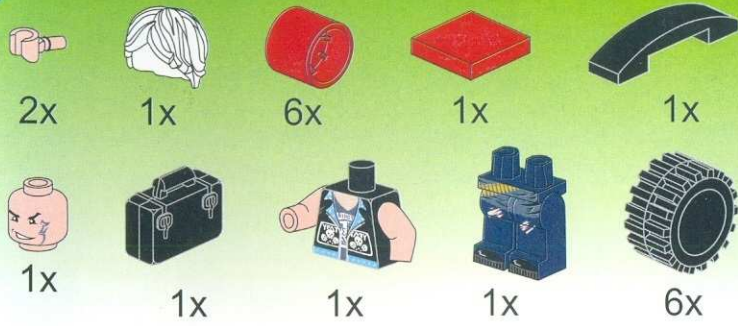

21

интернет-магазин
<http://МосИгрушка.РФ>
<http://Super-Shop-Ru.ru>
<http://MegaShop-City.ru>

интернет-магазин
<http://МосИгрушка.РФ>
<http://Super-Shop-Ru.ru>
<http://MegaShop-City.ru>