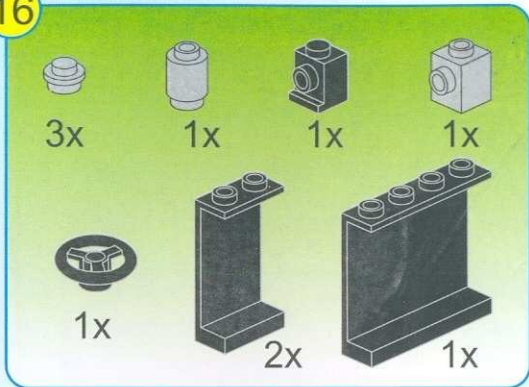

16

интернет-магазин
<http://МосИгрушка.РФ>
<http://Super-Shop-Ru.ru>
<http://MegaShop-City.ru>