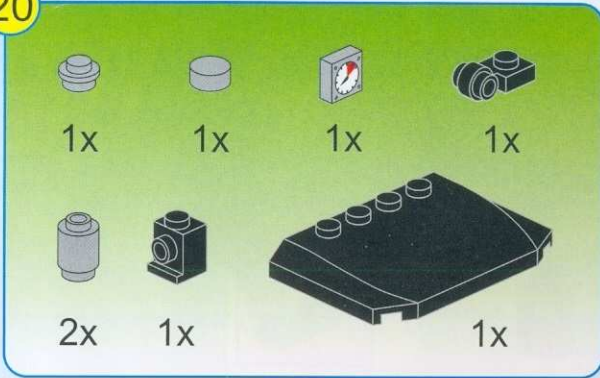

20

интернет-магазин
<http://МосИгрушка.РФ>
<http://Super-Shop-Ru.ru>
<http://MegaShop-City.ru>

интернет-магазин
<http://МосИгрушка.РФ>
<http://Super-Shop-Ru.ru>
<http://MegaShop-City.ru>