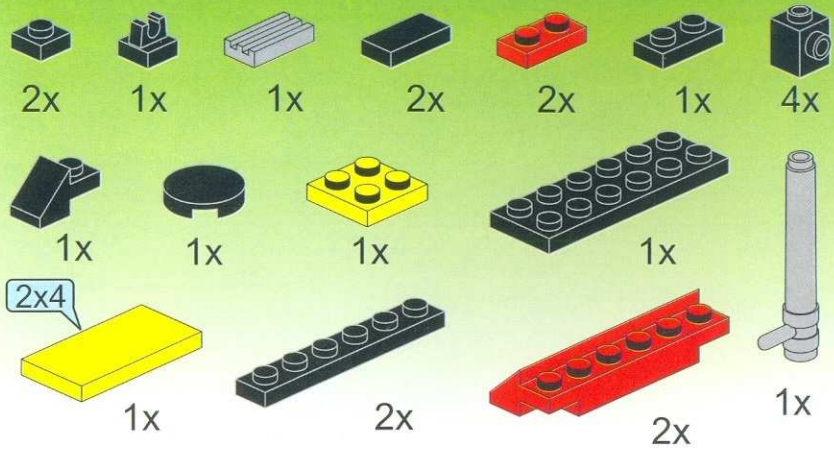

15

интернет-магазин
<http://МосИгрушка.РФ>
<http://Super-Shop-Ru.ru>
<http://MegaShop-City.ru>

интернет-магазин
<http://МосИгрушка.РФ>
<http://Super-Shop-Ru.ru>
<http://MegaShop-City.ru>