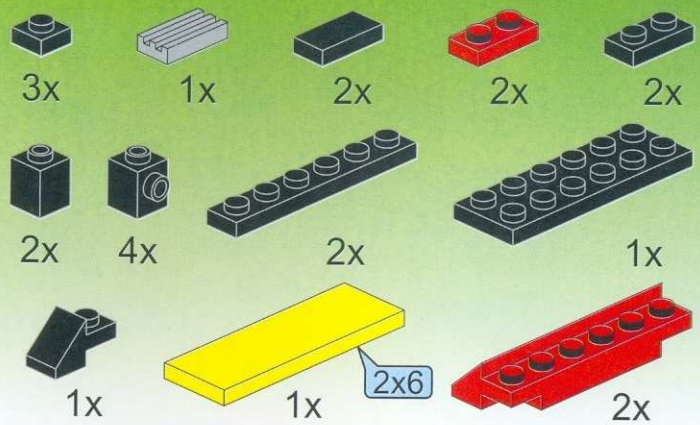

интернет-магазин
<http://МосИгрушка.РФ>
<http://Super-Shop-Ru.ru>
<http://MegaShop-City.ru>

интернет-магазин
<http://МосИгрушка.РФ>
<http://Super-Shop-Ru.ru>
<http://MegaShop-City.ru>