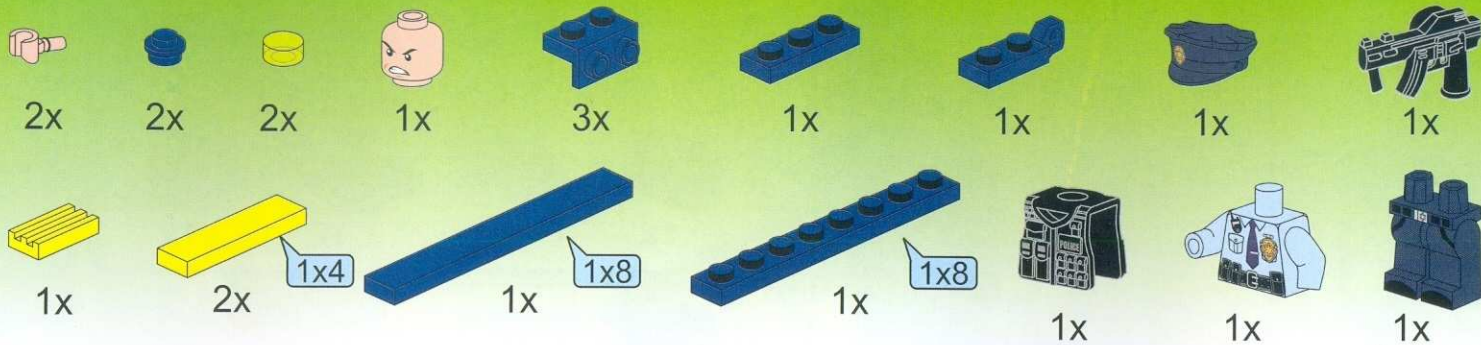

7

интернет-магазин
<http://МосИгрушка.РФ>
<http://Super-Shop-Ru.ru>
<http://MegaShop-City.ru>

интернет-магазин
<http://МосИгрушка.РФ>
<http://Super-Shop-Ru.ru>
<http://MegaShop-City.ru>

示意图
sketch map