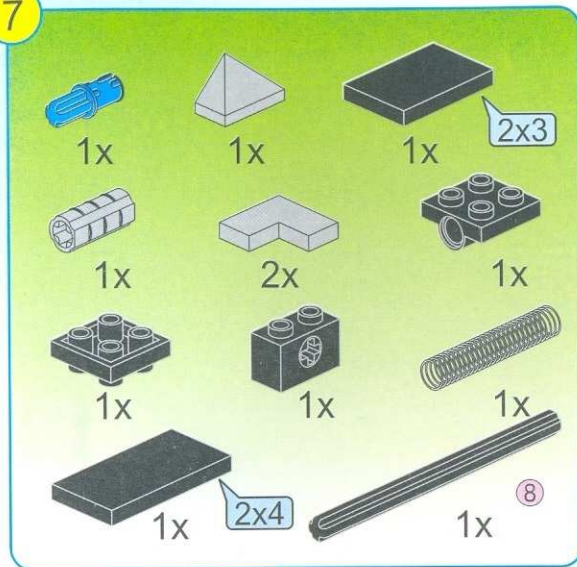

7

интернет-магазин
<http://МосИгрушка.РФ>
<http://Super-Shop-Ru.ru>
<http://MegaShop-City.ru>

8

интернет-магазин
<http://МосИгрушка.РФ>
<http://Super-Shop-Ru.ru>
<http://MegaShop-City.ru>

1

2

3

4