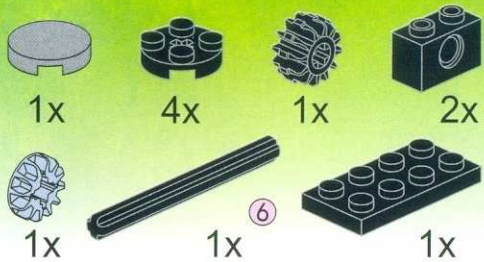

9

1

2

10

интернет-магазин
<http://МосИгрушка.РФ>
<http://Super-Shop-Ru.ru>
<http://MegaShop-City.ru>

интернет-магазин
<http://МосИгрушка.РФ>
<http://Super-Shop-Ru.ru>
<http://MegaShop-City.ru>