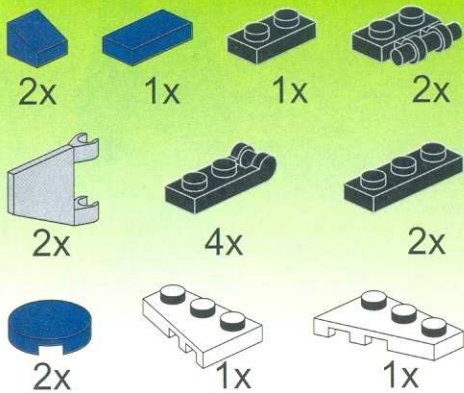

21

интернет-магазин
<http://МосИгрушка.РФ>
<http://Super-Shop-Ru.ru>
<http://MegaShop-City.ru>

интернет-магазин
<http://МосИгрушка.РФ>
<http://Super-Shop-Ru.ru>
<http://MegaShop-City.ru>