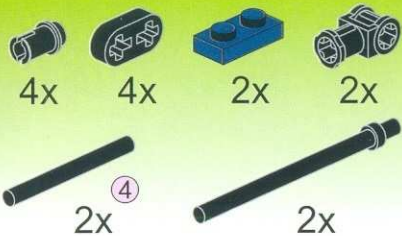

11

12

интернет-магазин
<http://МосИгрушка.РФ>
<http://Super-Shop-Ru.ru>
<http://MegaShop-City.ru>

интернет-магазин
<http://МосИгрушка.РФ>
<http://Super-Shop-Ru.ru>
<http://MegaShop-City.ru>