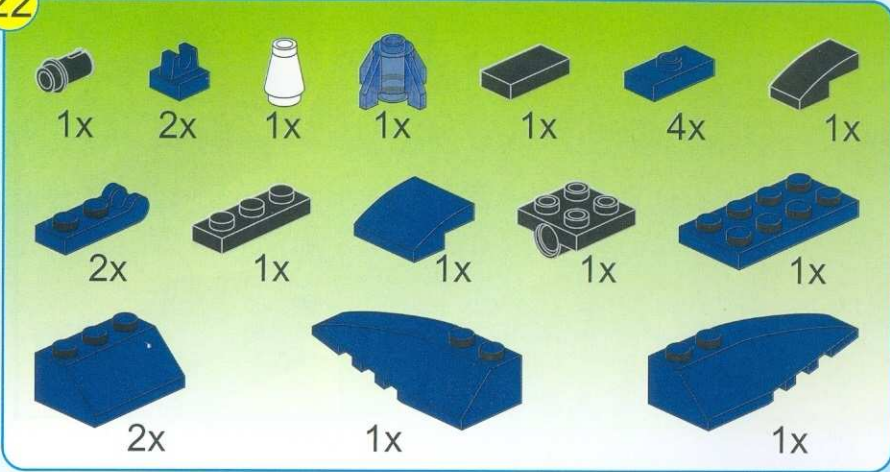

интернет-магазин
<http://МосИгрушка.РФ>
<http://Super-Shop-Ru.ru>
<http://MegaShop-City.ru>

интернет-магазин
<http://МосИгрушка.РФ>
<http://Super-Shop-Ru.ru>
<http://MegaShop-City.ru>