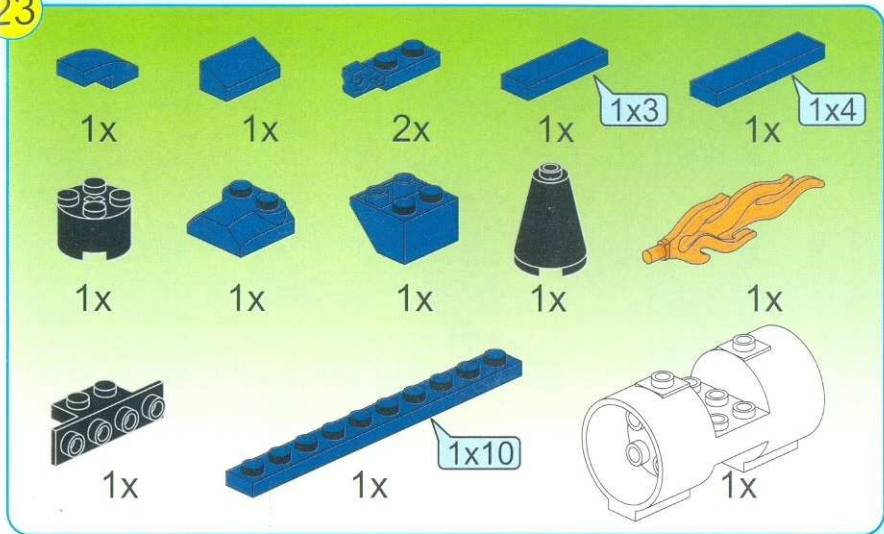

интернет-магазин
<http://МосИгрушка.РФ>
<http://Super-Shop-Ru.ru>
<http://MegaShop-City.ru>