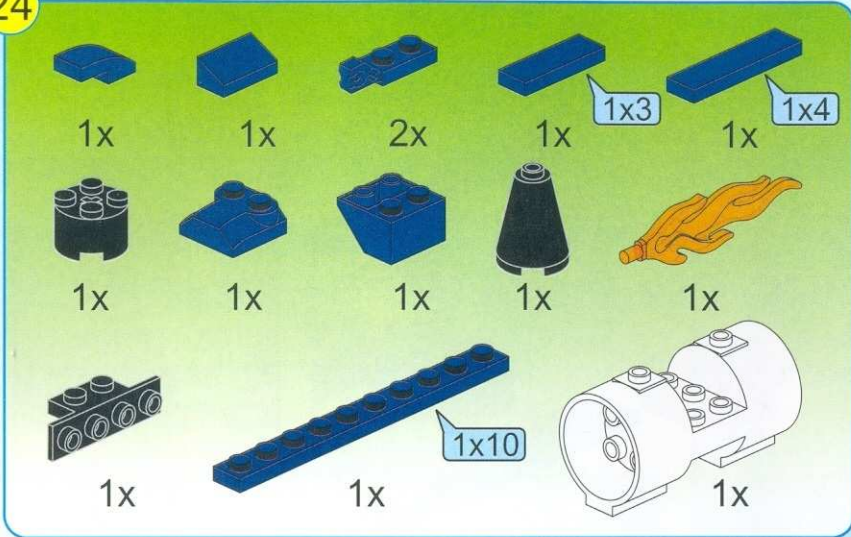

интернет-магазин
<http://МосИгрушка.РФ>
<http://Super-Shop-Ru.ru>
<http://MegaShop-City.ru>