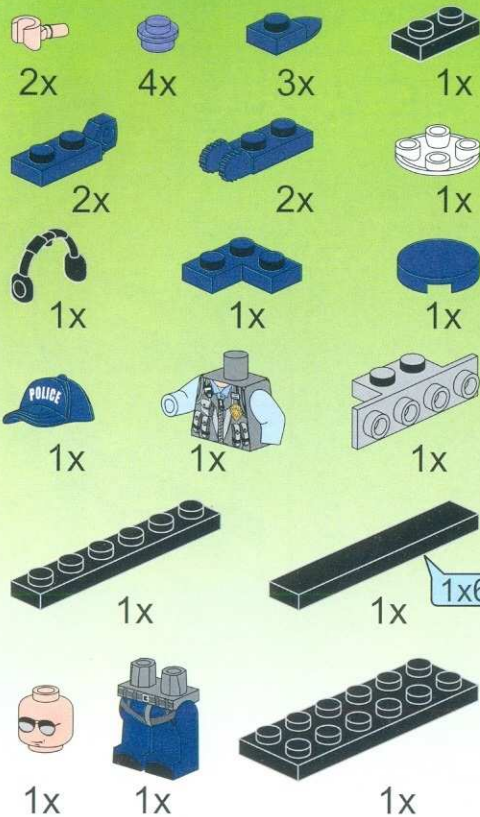

13

интернет-магазин
<http://МосИгрушка.РФ>
<http://Super-Shop-Ru.ru>
<http://MegaShop-City.ru>