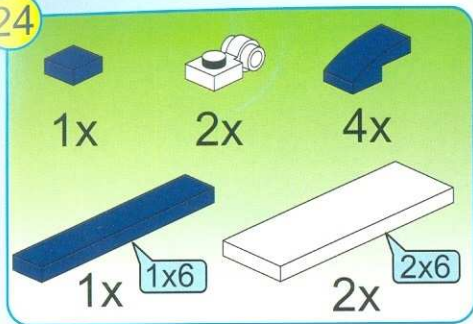

24

интернет-магазин
<http://МосИгрушка.РФ>
<http://Super-Shop-Ru.ru>
<http://MegaShop-City.ru>

интернет-магазин
<http://МосИгрушка.РФ>
<http://Super-Shop-Ru.ru>
<http://MegaShop-City.ru>