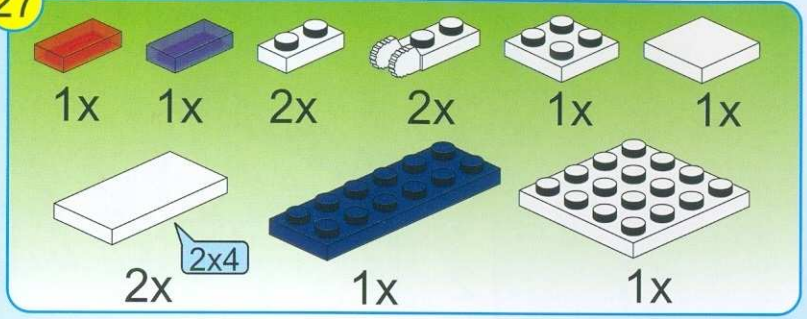

27

интернет-магазин
<http://МосИгрушка.РФ>
<http://Super-Shop-Ru.ru>
<http://MegaShop-City.ru>