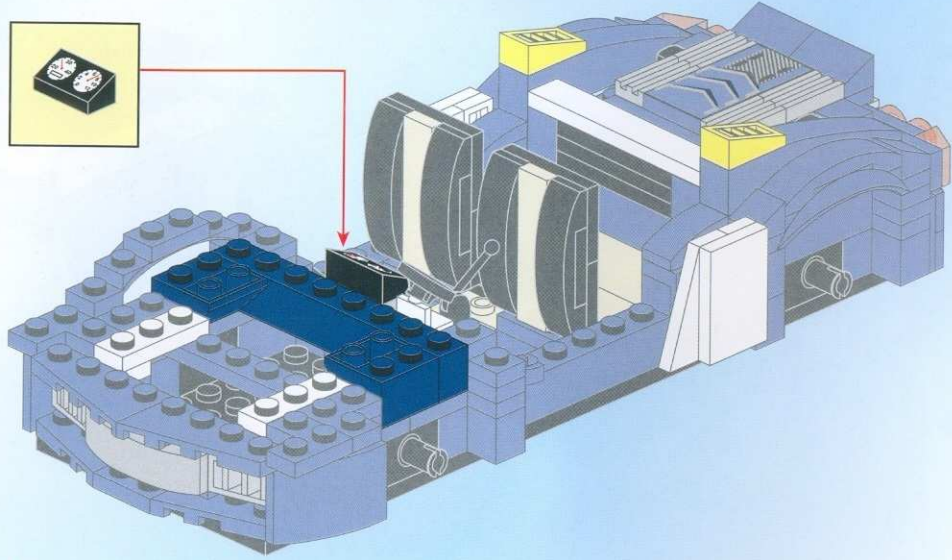

19

интернет-магазин
<http://МосИгрушка.РФ>
<http://Super-Shop-Ru.ru>
<http://MegaShop-City.ru>

20