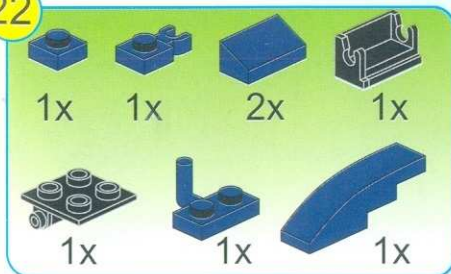

интернет-магазин
<http://МосИгрушка.РФ>
<http://Super-Shop-Ru.ru>
<http://MegaShop-City.ru>

22