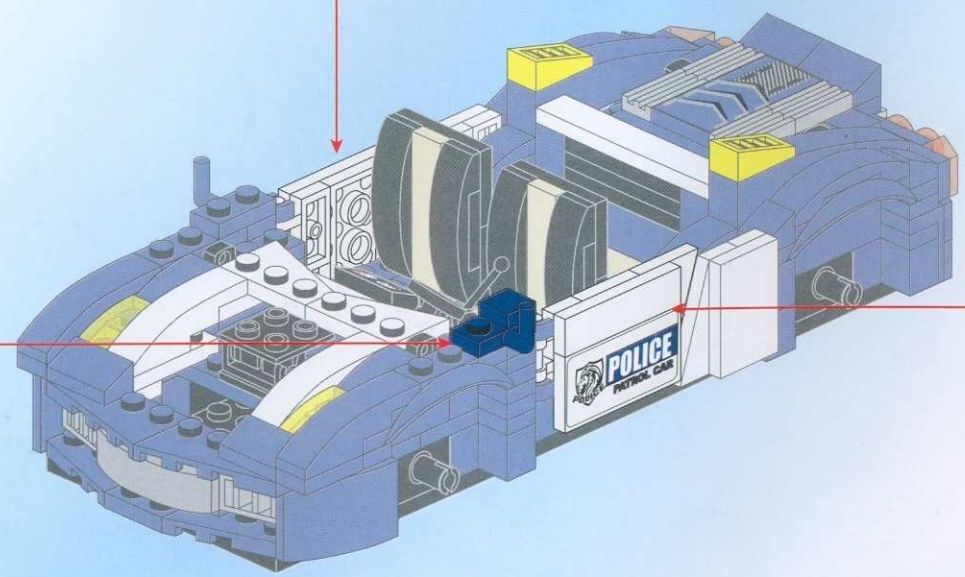

интернет-магазин
<http://МосИгрушка.РФ>
<http://Super-Shop-Ru.ru>
<http://MegaShop-City.ru>