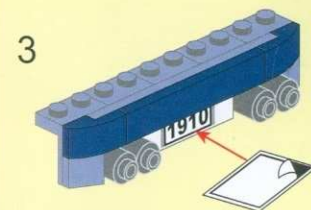

интернет-магазин
<http://МосИгрушка.РФ>
<http://Super-Shop-Ru.ru>
<http://MegaShop-City.ru>