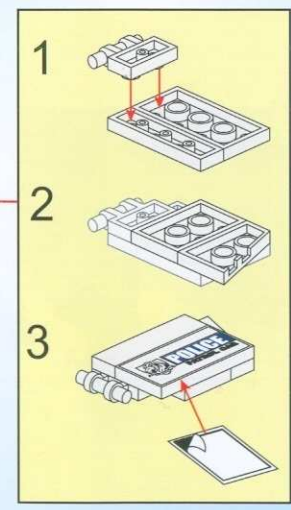

интернет-магазин
<http://МосИгрушка.РФ>
<http://Super-Shop-Ru.ru>
<http://MegaShop-City.ru>