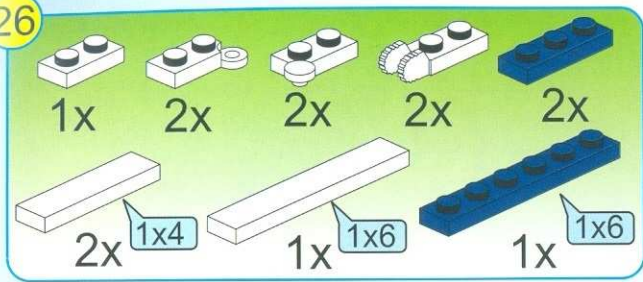

26

интернет-магазин
<http://МосИгрушка.РФ>
<http://Super-Shop-Ru.ru>
<http://MegaShop-City.ru>

интернет-магазин
<http://МосИгрушка.РФ>
<http://Super-Shop-Ru.ru>
<http://MegaShop-City.ru>