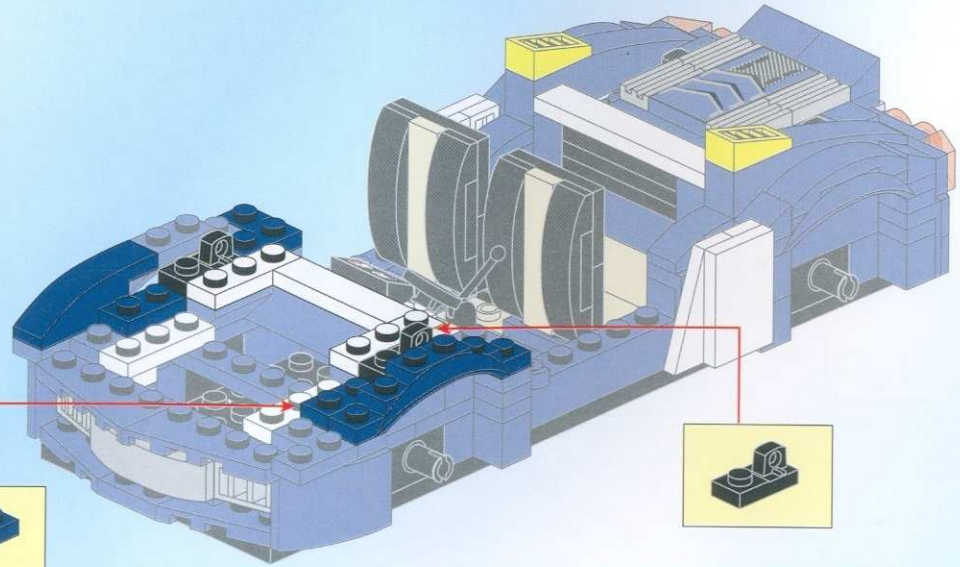

интернет-магазин
<http://МосИгрушка.РФ>
<http://Super-Shop-Ru.ru>
<http://MegaShop-City.ru>