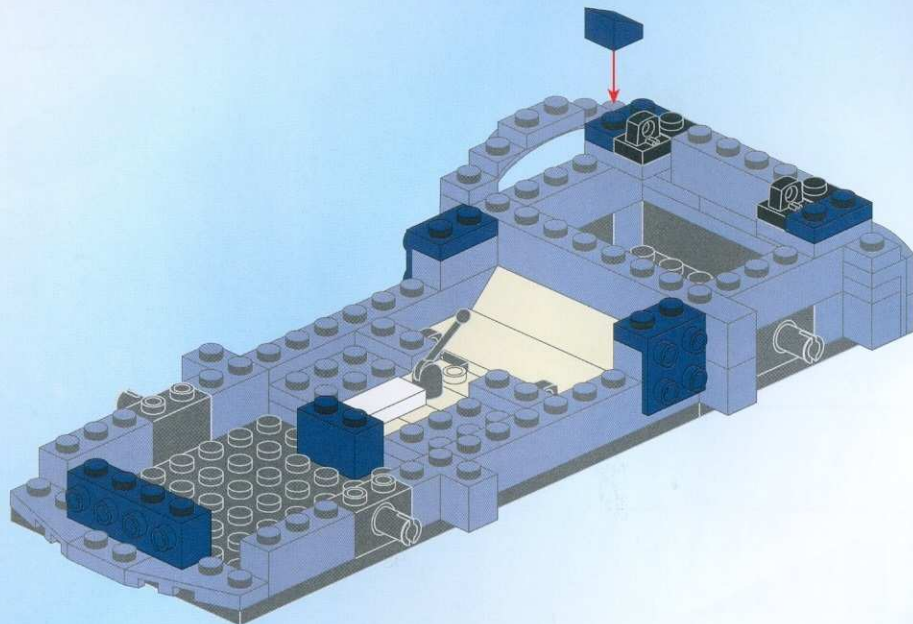

8

интернет-магазин
<http://МосИгрушка.РФ>
<http://Super-Shop-Ru.ru>
<http://MegaShop-City.ru>

9

интернет-магазин
<http://МосИгрушка.РФ>
<http://Super-Shop-Ru.ru>
<http://MegaShop-City.ru>