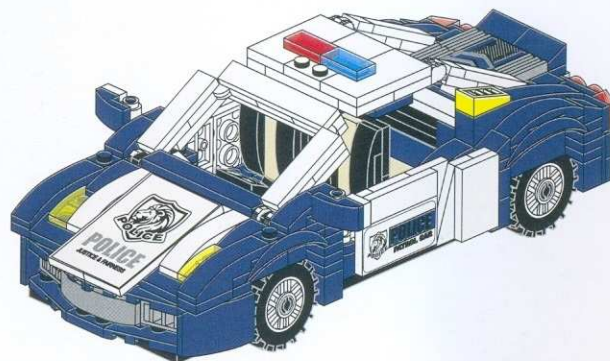

12

интернет-магазин
<http://МосИгрушка.РФ>
<http://Super-Shop-Ru.ru>
<http://MegaShop-City.ru>

интернет-магазин
<http://МосИгрушка.РФ>
<http://Super-Shop-Ru.ru>
<http://MegaShop-City.ru>