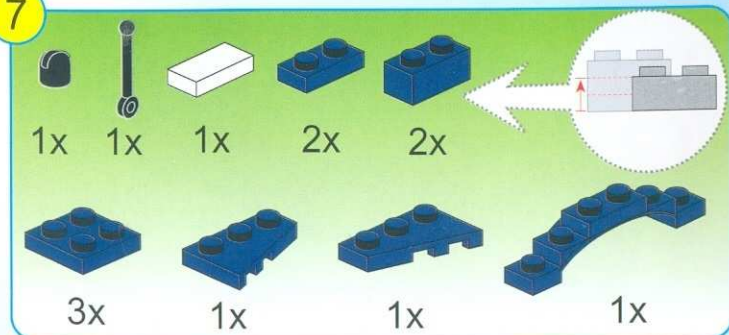

интернет-магазин
<http://МосИгрушка.РФ>
<http://Super-Shop-Ru.ru>
<http://MegaShop-City.ru>

7