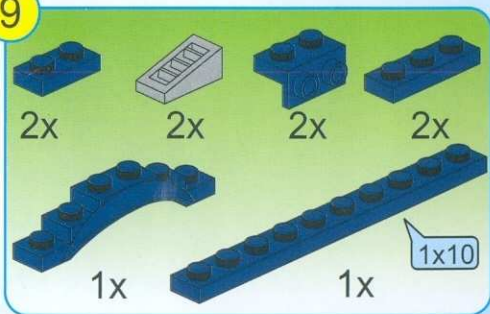

9

интернет-магазин
<http://МосИгрушка.РФ>
<http://Super-Shop-Ru.ru>
<http://MegaShop-City.ru>