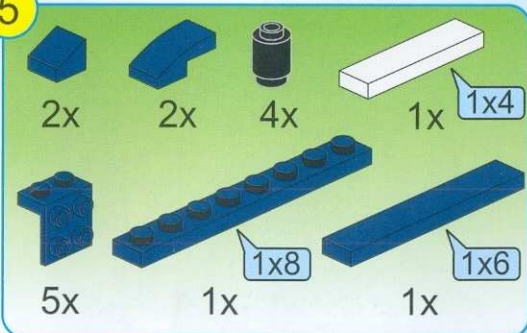

5

интернет-магазин
<http://МосИгрушка.РФ>
<http://Super-Shop-Ru.ru>
<http://MegaShop-City.ru>