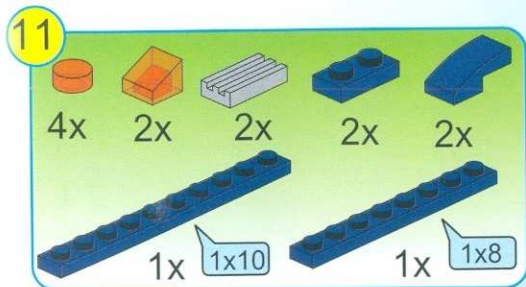

интернет-магазин
<http://МосИгрушка.РФ>
<http://Super-Shop-Ru.ru>
<http://MegaShop-City.ru>

интернет-магазин
<http://МосИгрушка.РФ>
<http://Super-Shop-Ru.ru>
<http://MegaShop-City.ru>