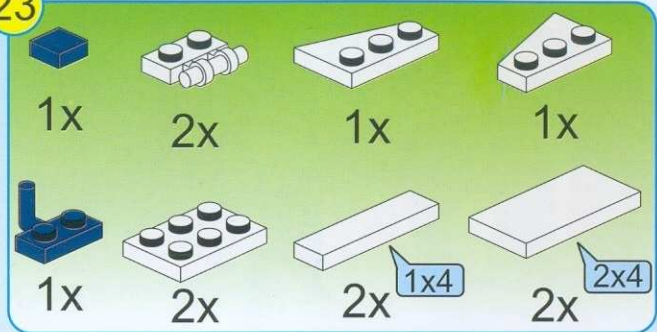

23

интернет-магазин
<http://МосИгрушка.РФ>
<http://Super-Shop-Ru.ru>
<http://MegaShop-City.ru>