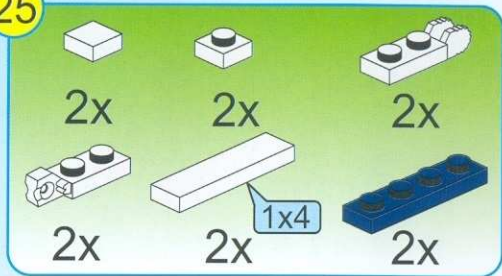

25

интернет-магазин
<http://МосИгрушка.РФ>
<http://Super-Shop-Ru.ru>
<http://MegaShop-City.ru>

интернет-магазин
<http://МосИгрушка.РФ>
<http://Super-Shop-Ru.ru>
<http://MegaShop-City.ru>