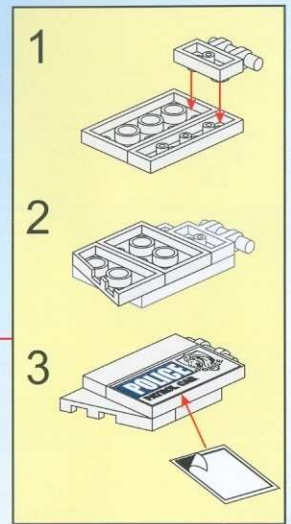

интернет-магазин
<http://МосИгрушка.РФ>
<http://Super-Shop-Ru.ru>
<http://MegaShop-City.ru>