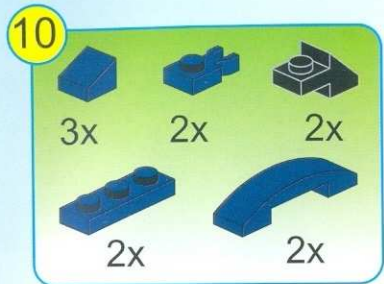

интернет-магазин
<http://МосИгрушка.РФ>
<http://Super-Shop-Ru.ru>
<http://MegaShop-City.ru>

интернет-магазин
<http://МосИгрушка.РФ>
<http://Super-Shop-Ru.ru>
<http://MegaShop-City.ru>