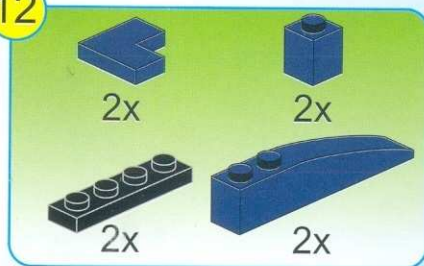

12

интернет-магазин
<http://МосИгрушка.РФ>
<http://Super-Shop-Ru.ru>
<http://MegaShop-City.ru>

интернет-магазин
<http://МосИгрушка.РФ>
<http://Super-Shop-Ru.ru>
<http://MegaShop-City.ru>