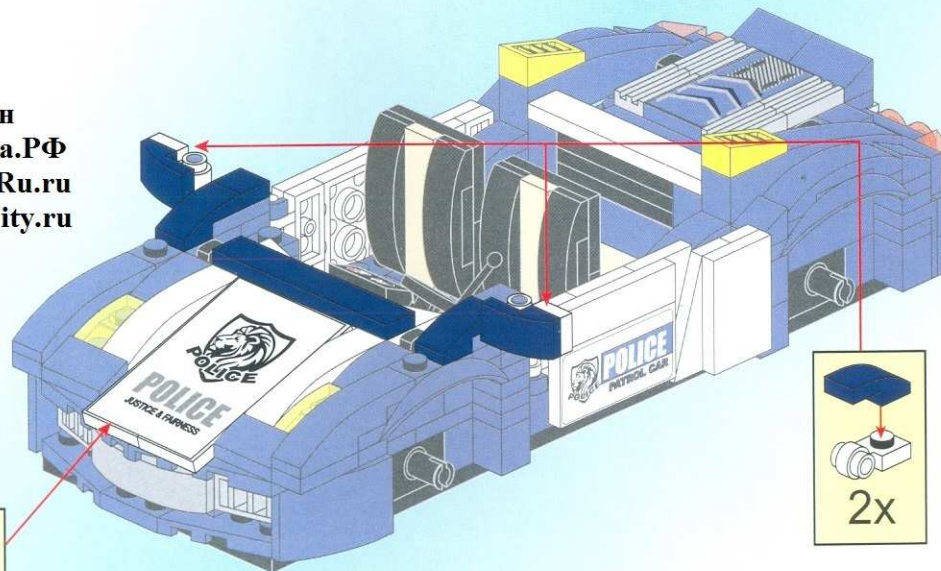

интернет-магазин
<http://МосИгрушка.РФ>
<http://Super-Shop-Ru.ru>
<http://MegaShop-City.ru>