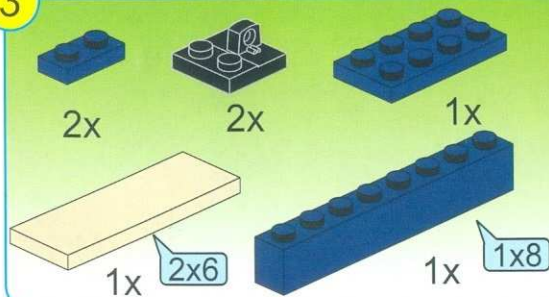

2

интернет-магазин
<http://МосИгрушка.РФ>
<http://Super-Shop-Ru.ru>
<http://MegaShop-City.ru>

3

интернет-магазин
<http://МосИгрушка.РФ>
<http://Super-Shop-Ru.ru>
<http://MegaShop-City.ru>