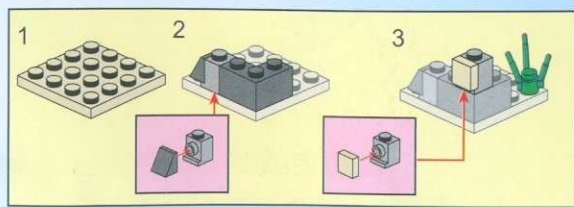

интернет-магазин
<http://МосИгрушка.РФ>
<http://Super-Shop-Ru.ru>
<http://MegaShop-City.ru>