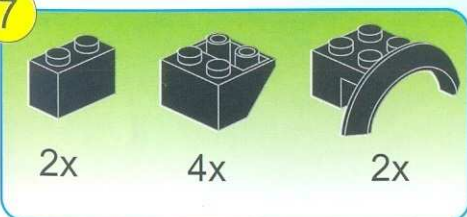

интернет-магазин
<http://МосИгрушка.РФ>
<http://Super-Shop-Ru.ru>
<http://MegaShop-City.ru>

7