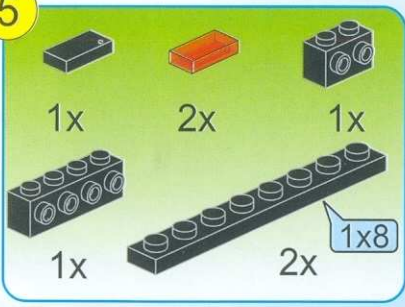

интернет-магазин
<http://МосИгрушка.РФ>
<http://Super-Shop-Ru.ru>
<http://MegaShop-City.ru>

5

интернет-магазин
<http://МосИгрушка.РФ>
<http://Super-Shop-Ru.ru>
<http://MegaShop-City.ru>