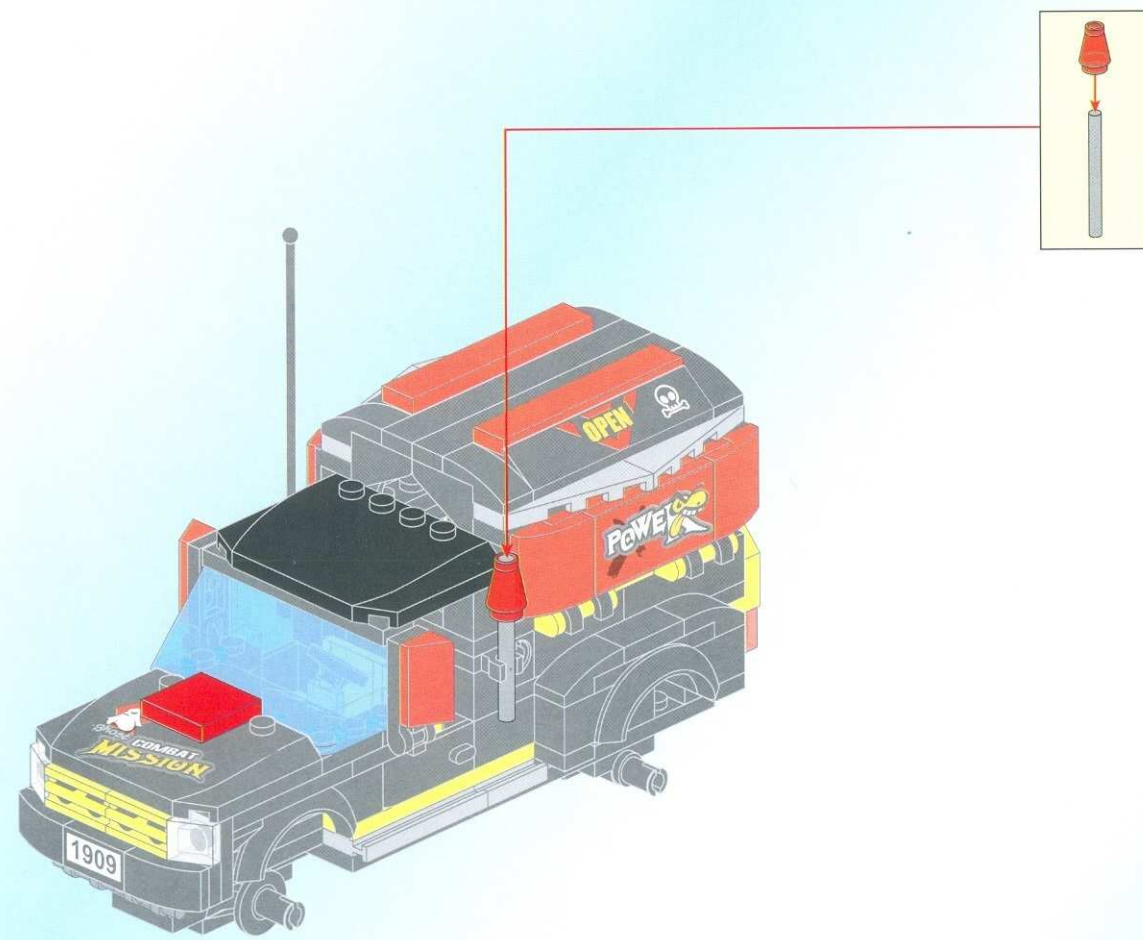

интернет-магазин
<http://МосИгрушка.РФ>
<http://Super-Shop-Ru.ru>
<http://MegaShop-City.ru>