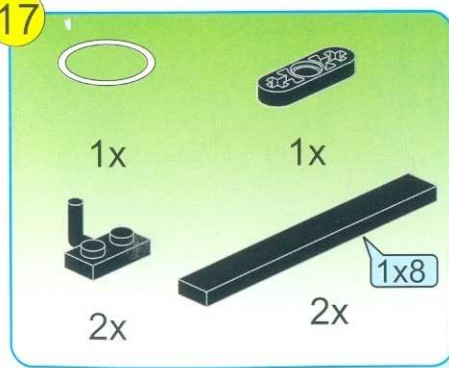

17

интернет-магазин
<http://МосИгрушка.РФ>
<http://Super-Shop-Ru.ru>
<http://MegaShop-City.ru>

интернет-магазин
<http://МосИгрушка.РФ>
<http://Super-Shop-Ru.ru>
<http://MegaShop-City.ru>