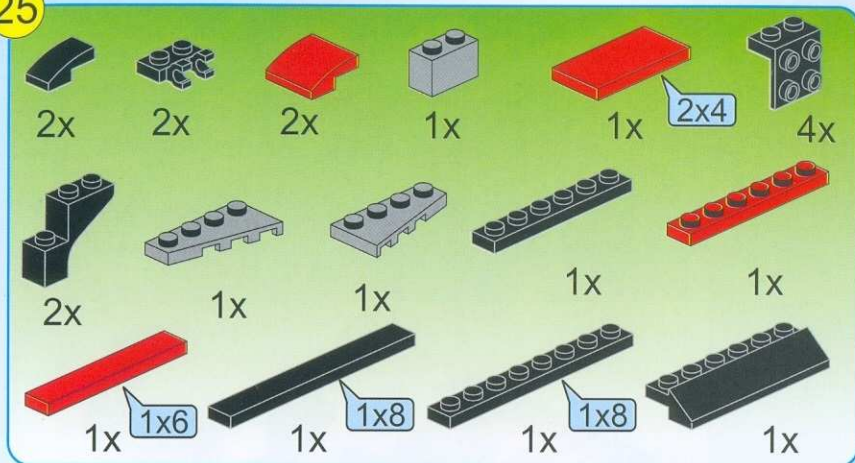

25

интернет-магазин
<http://МосИгрушка.РФ>
<http://Super-Shop-Ru.ru>
<http://MegaShop-City.ru>