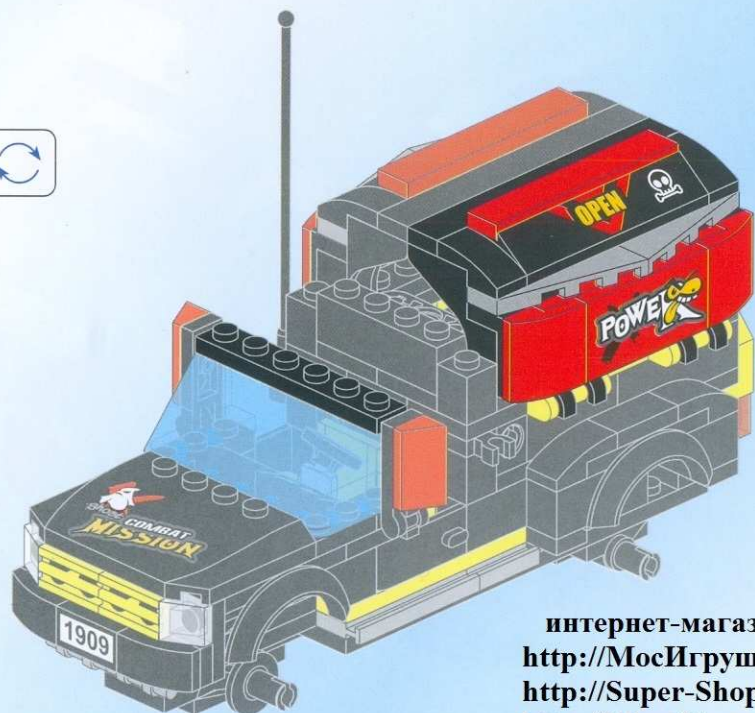

интернет-магазин
<http://МосИгрушка.РФ>
<http://Super-Shop-Ru.ru>
<http://MegaShop-City.ru>