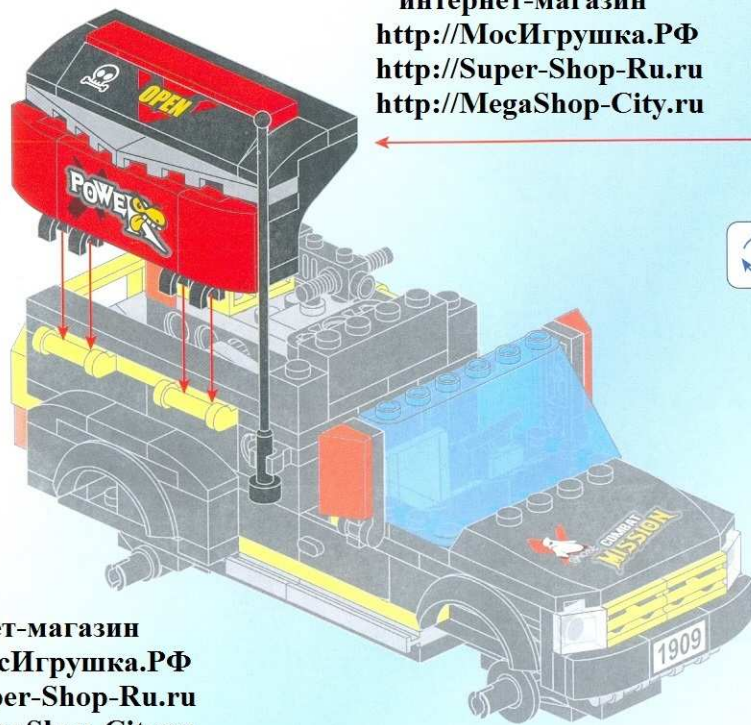

интернет-магазин
<http://МосИгрушка.РФ>
<http://Super-Shop-Ru.ru>
<http://MegaShop-City.ru>

интернет-магазин
<http://МосИгрушка.РФ>
<http://Super-Shop-Ru.ru>
<http://MegaShop-City.ru>