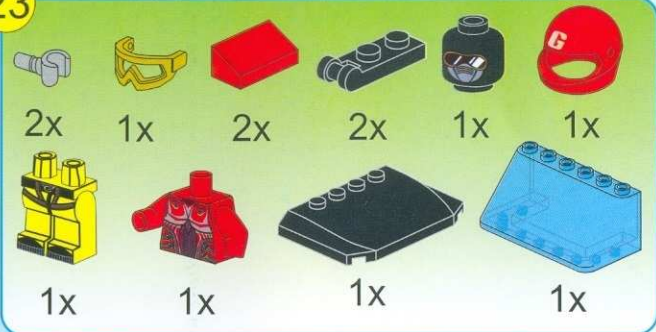

интернет-магазин
<http://МосИгрушка.РФ>
<http://Super-Shop-Ru.ru>
<http://MegaShop-City.ru>

23

интернет-магазин
<http://МосИгрушка.РФ>
<http://Super-Shop-Ru.ru>
<http://MegaShop-City.ru>