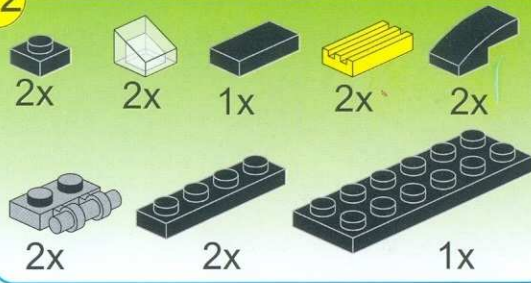

22

интернет-магазин
<http://МосИгрушка.РФ>
<http://Super-Shop-Ru.ru>
<http://MegaShop-City.ru>

23

интернет-магазин
<http://МосИгрушка.РФ>
<http://Super-Shop-Ru.ru>
<http://MegaShop-City.ru>