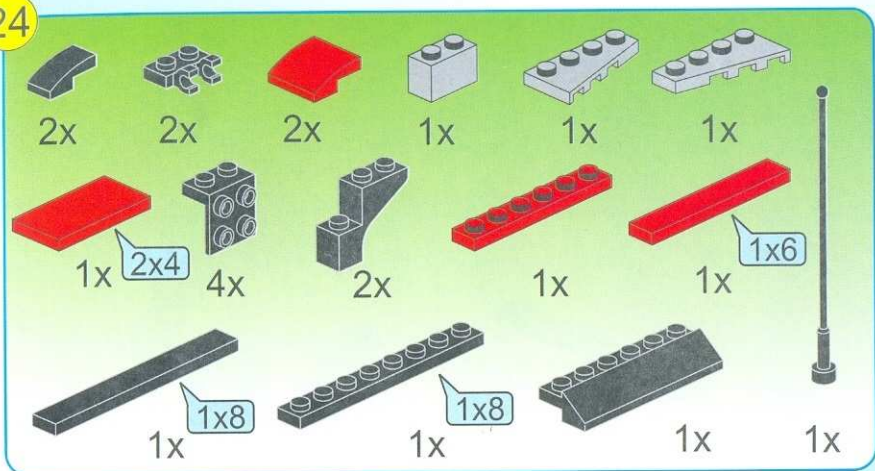

24

интернет-магазин
<http://МосИгрушка.РФ>
<http://Super-Shop-Ru.ru>
<http://MegaShop-City.ru>

интернет-магазин
<http://МосИгрушка.РФ>
<http://Super-Shop-Ru.ru>
<http://MegaShop-City.ru>