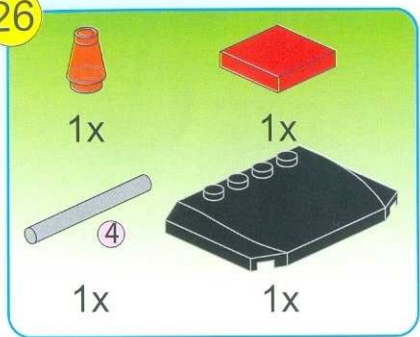

26

интернет-магазин
<http://МосИгрушка.РФ>
<http://Super-Shop-Ru.ru>
<http://MegaShop-City.ru>