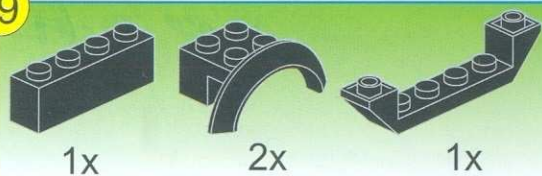

интернет-магазин
<http://МосИгрушка.РФ>
<http://Super-Shop-Ru.ru>
<http://MegaShop-City.ru>

19

интернет-магазин
<http://МосИгрушка.РФ>
<http://Super-Shop-Ru.ru>
<http://MegaShop-City.ru>