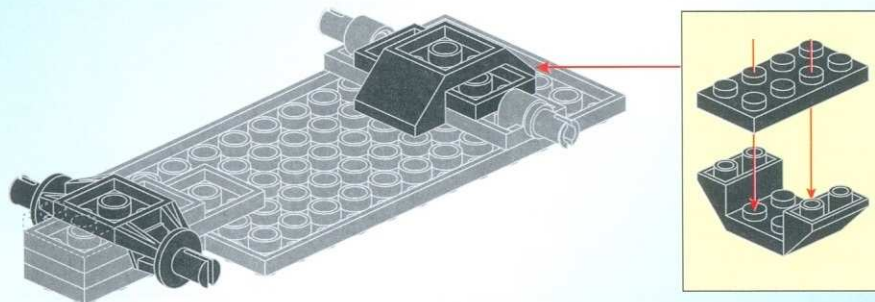

1

интернет-магазин
<http://МосИгрушка.РФ>
<http://Super-Shop-Ru.ru>
<http://MegaShop-City.ru>

2

интернет-магазин
<http://МосИгрушка.РФ>
<http://Super-Shop-Ru.ru>
<http://MegaShop-City.ru>

3