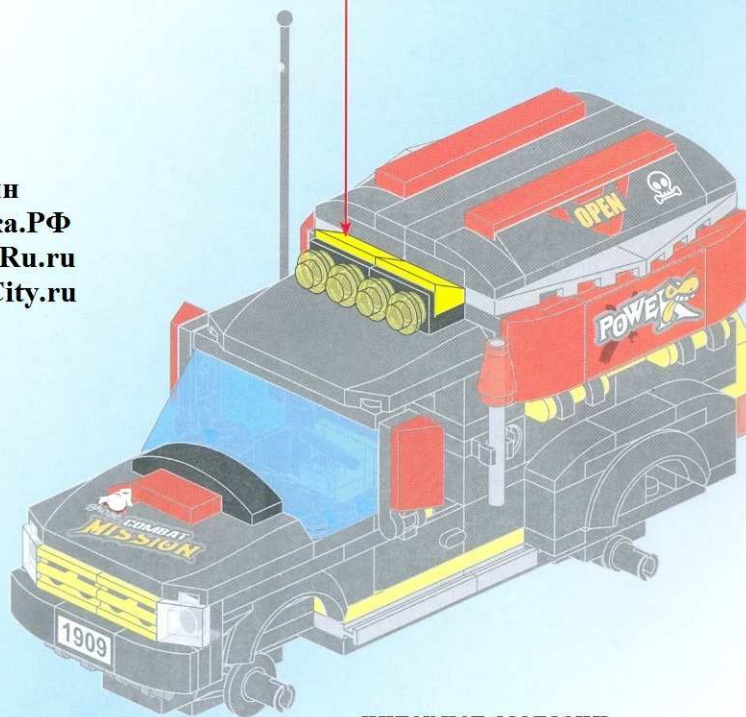

интернет-магазин
<http://МосИгрушка.РФ>
<http://Super-Shop-Ru.ru>
<http://MegaShop-City.ru>