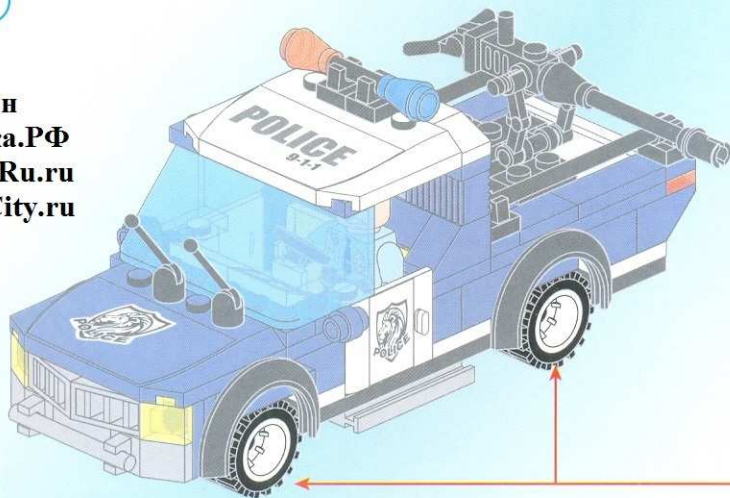

21

4x

4x

интернет-магазин
<http://МосИгрушка.РФ>
<http://Super-Shop-Ru.ru>
<http://MegaShop-City.ru>

интернет-магазин
<http://МосИгрушка.РФ>
<http://Super-Shop-Ru.ru>
<http://MegaShop-City.ru>

4x