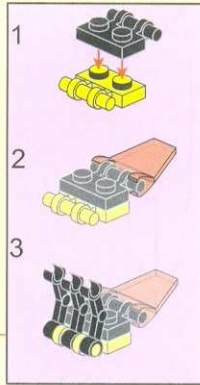

интернет-магазин
<http://МосИгрушка.РФ>
<http://Super-Shop-Ru.ru>
<http://MegaShop-City.ru>