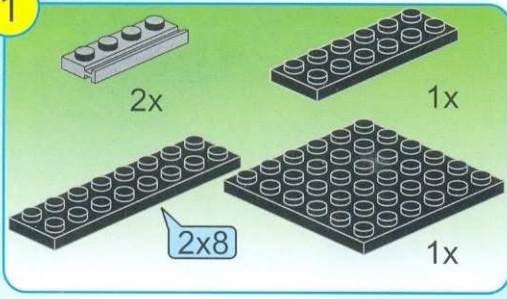

1

интернет-магазин
<http://МосИгрушка.РФ>
<http://Super-Shop-Ru.ru>
<http://MegaShop-City.ru>

3

2

интернет-магазин
<http://МосИгрушка.РФ>
<http://Super-Shop-Ru.ru>
<http://MegaShop-City.ru>

3