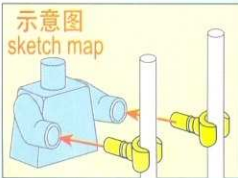

интернет-магазин
<http://МосИгрушка.РФ>
<http://Super-Shop-Ru.ru>
<http://MegaShop-City.ru>