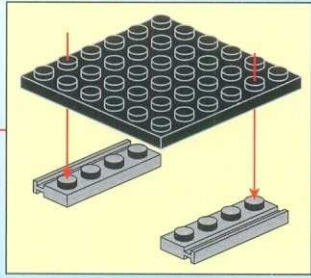

1

интернет-магазин
<http://МосИгрушка.РФ>
<http://Super-Shop-Ru.ru>
<http://MegaShop-City.ru>

3

2

интернет-магазин
<http://МосИгрушка.РФ>
<http://Super-Shop-Ru.ru>
<http://MegaShop-City.ru>

3