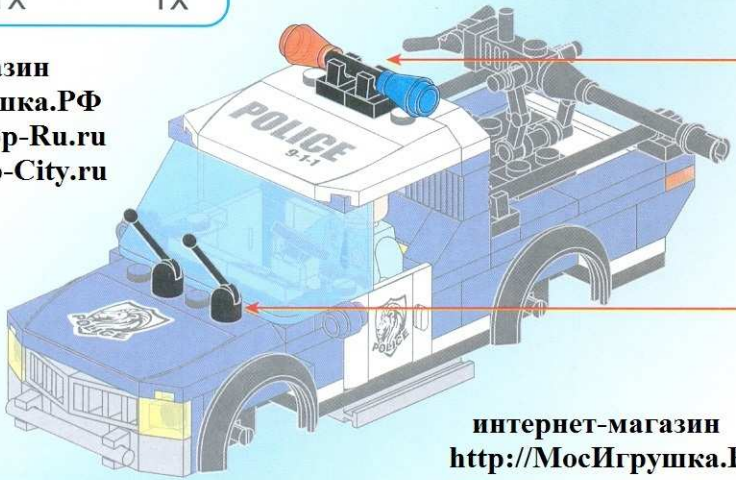

20

2x	2x	1x
2x	1x	1x

интернет-магазин
<http://МосИгрушка.РФ>
<http://Super-Shop-Ru.ru>
<http://MegaShop-City.ru>

1

2

2x

интернет-магазин
<http://МосИгрушка.РФ>
<http://Super-Shop-Ru.ru>
<http://MegaShop-City.ru>