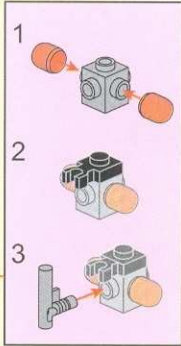

интернет-магазин
<http://МосИгрушка.РФ>
<http://Super-Shop-Ru.ru>
<http://MegaShop-City.ru>