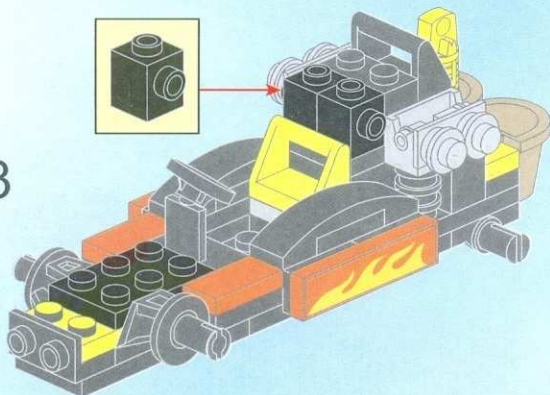

10

интернет-магазин
<http://МосИгрушка.РФ>
<http://Super-Shop-Ru.ru>
<http://MegaShop-City.ru>

11

интернет-магазин
<http://МосИгрушка.РФ>
<http://Super-Shop-Ru.ru>
<http://MegaShop-City.ru>

12

13

14

1

2

3

15

16