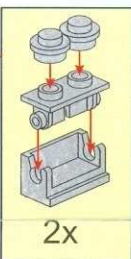

интернет-магазин
<http://МосИгрушка.РФ>
<http://Super-Shop-Ru.ru>
<http://MegaShop-City.ru>

11