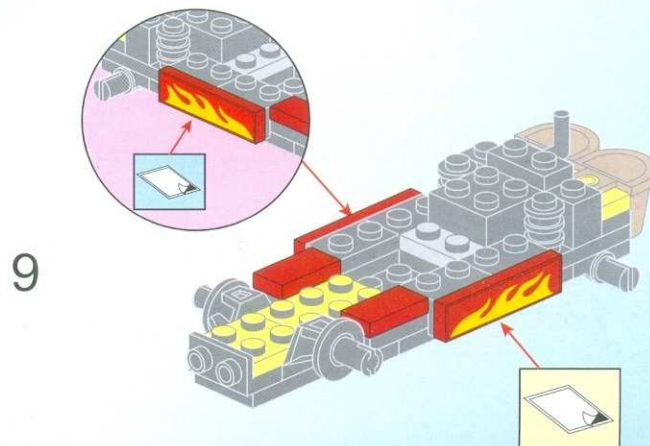

интернет-магазин
<http://МосИгрушка.РФ>
<http://Super-Shop-Ru.ru>
<http://MegaShop-City.ru>