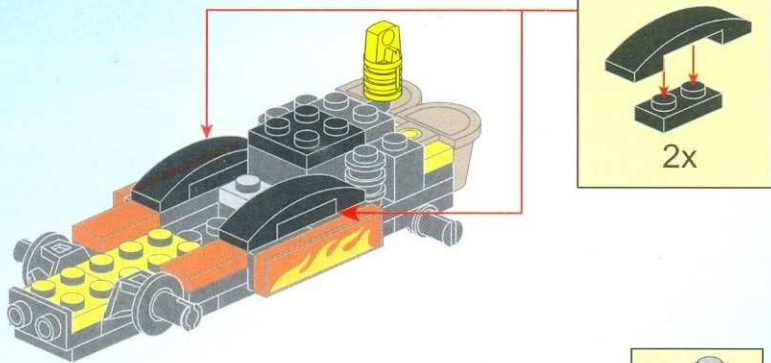

10

интернет-магазин
<http://МосИгрушка.РФ>
<http://Super-Shop-Ru.ru>
<http://MegaShop-City.ru>

11

интернет-магазин
<http://МосИгрушка.РФ>
<http://Super-Shop-Ru.ru>
<http://MegaShop-City.ru>

12

13

14

1

2

3

15

16