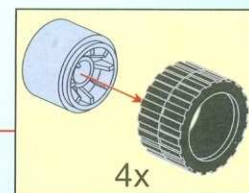

# POLICE

BATTLE FORCE

**1904**  
AGES: 6+  
Minifigs: x2  
PCS: 95

**THE SINNER**