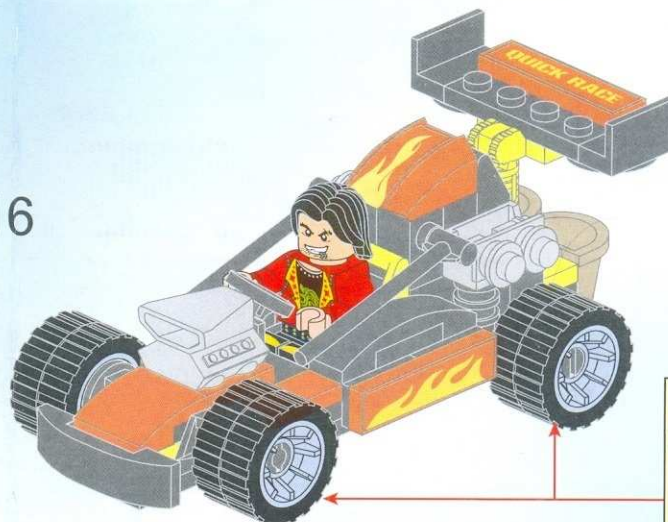

# POLICE

BATTLE FORCE

**1904**  
AGES: 6+  
Minifigs: x2  
PCS: 95

**THE SINNER**