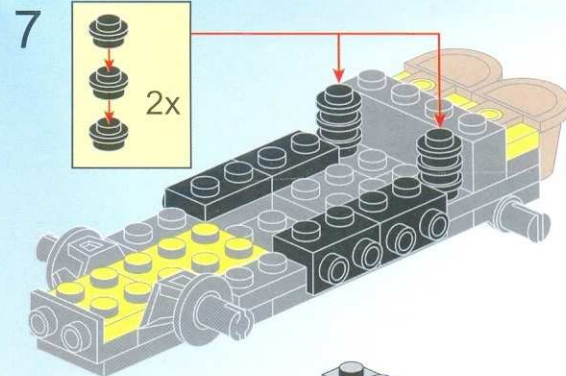

интернет-магазин
<http://МосИгрушка.РФ>
<http://Super-Shop-Ru.ru>
<http://MegaShop-City.ru>