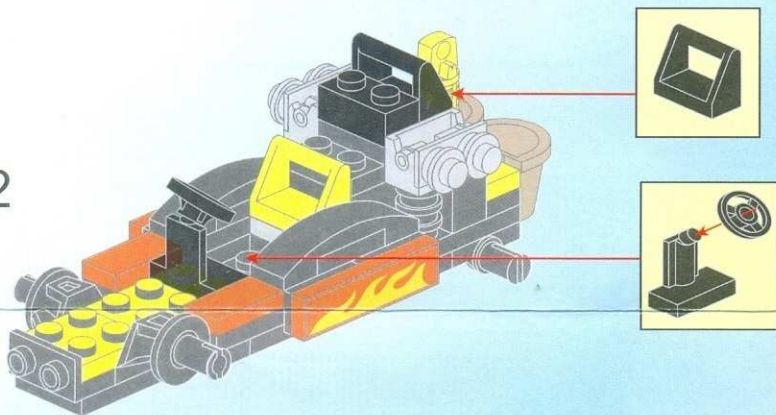

интернет-магазин
<http://МосИгрушка.РФ>
<http://Super-Shop-Ru.ru>
<http://MegaShop-City.ru>

12