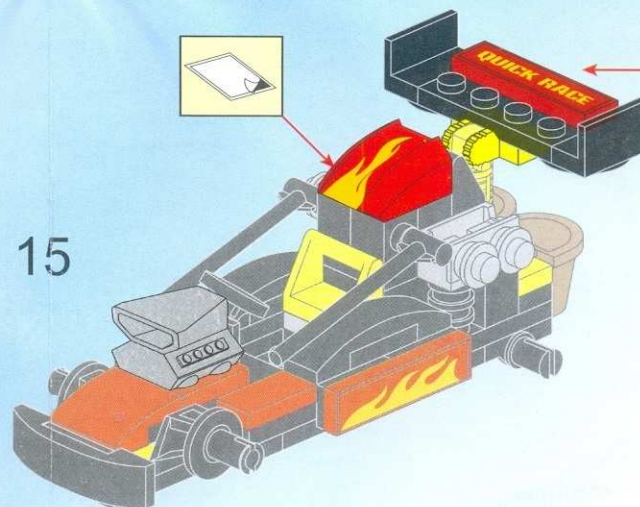

10

интернет-магазин
<http://МосИгрушка.РФ>
<http://Super-Shop-Ru.ru>
<http://MegaShop-City.ru>

11

интернет-магазин
<http://МосИгрушка.РФ>
<http://Super-Shop-Ru.ru>
<http://MegaShop-City.ru>

12

13

14

1

2

3

15

16