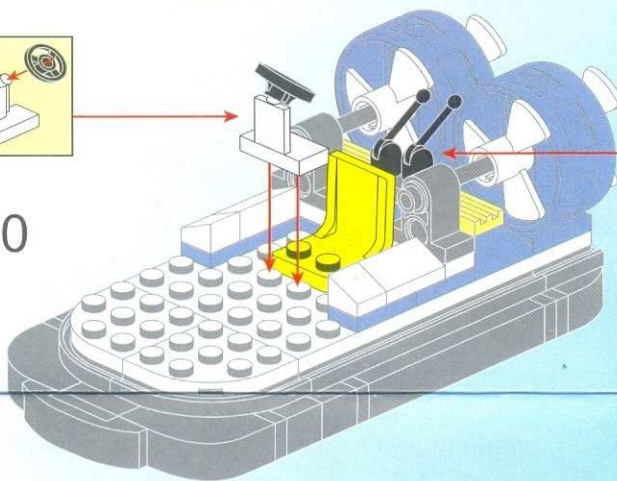

8

интернет-магазин
<http://МосИгрушка.РФ>
<http://Super-Shop-Ru.ru>
<http://MegaShop-City.ru>

9

10

интернет-магазин
<http://МосИгрушка.РФ>
<http://Super-Shop-Ru.ru>
<http://MegaShop-City.ru>

11

12

13

14