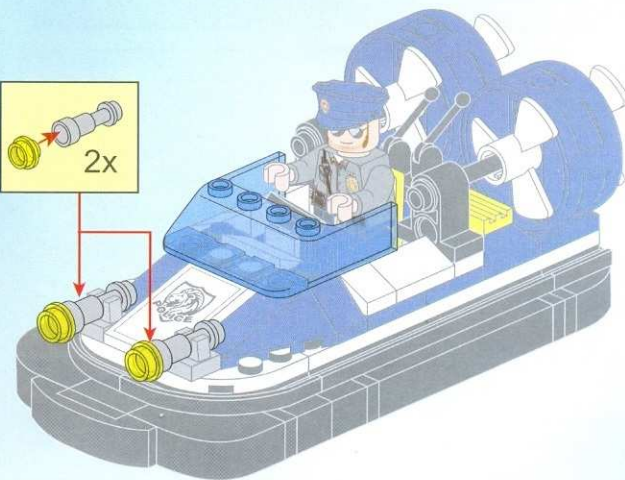

14

POLICE

BATTLE FORCE

1903

AGES: 6+

MiniFigs: x2

PCS: 105

MARINE CORPS