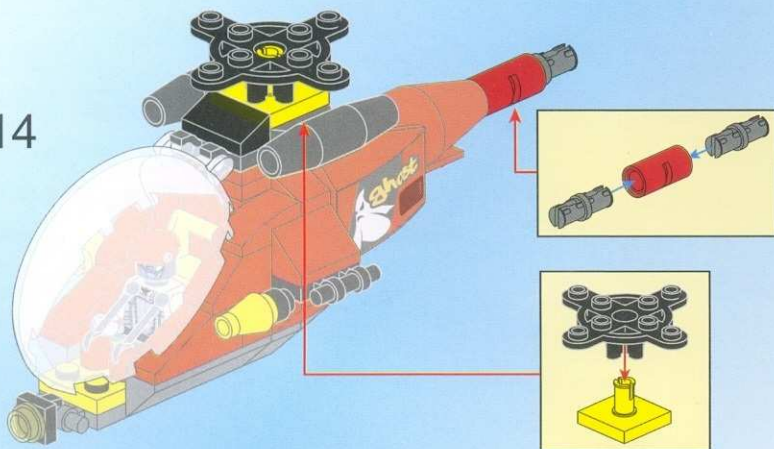

11

интернет-магазин
<http://МосИгрушка.РФ>
<http://Super-Shop-Ru.ru>
<http://MegaShop-City.ru>

12

13

14

15

интернет-магазин
<http://МосИгрушка.РФ>
<http://Super-Shop-Ru.ru>
<http://MegaShop-City.ru>

16

интернет-магазин
<http://МосИгрушка.РФ>
<http://Super-Shop-Ru.ru>
<http://MegaShop-City.ru>

17

1

2

1

2

1

2

3

1

2

2x