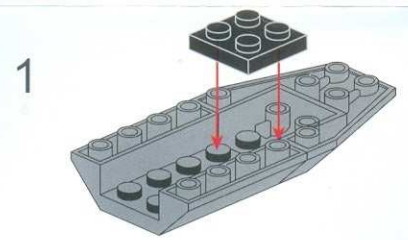

интернет-магазин
<http://МосИгрушка.РФ>
<http://Super-Shop-Ru.ru>
<http://MegaShop-City.ru>

интернет-магазин
<http://МосИгрушка.РФ>
<http://Super-Shop-Ru.ru>
<http://MegaShop-City.ru>