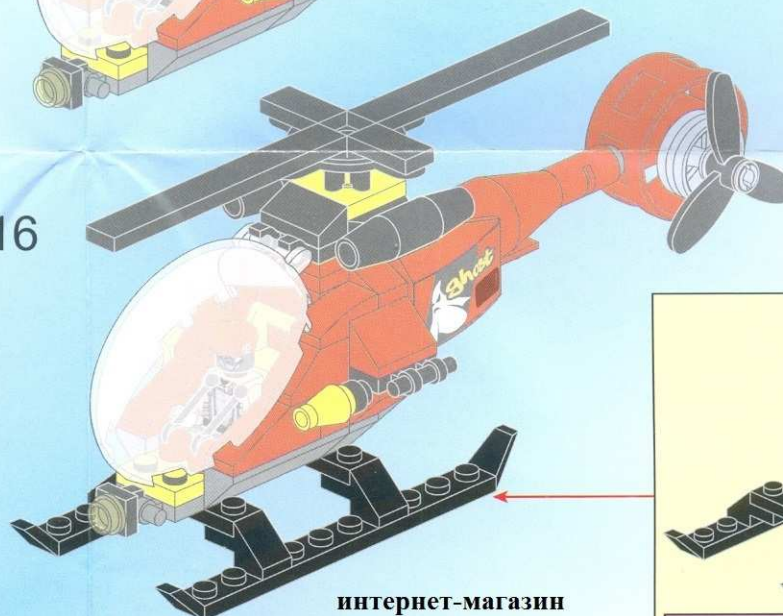

интернет-магазин
<http://МосИгрушка.РФ>
<http://Super-Shop-Ru.ru>
<http://MegaShop-City.ru>

16