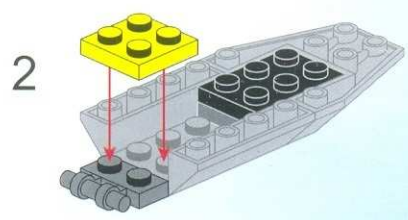

интернет-магазин
<http://МосИгрушка.РФ>
<http://Super-Shop-Ru.ru>
<http://MegaShop-City.ru>

интернет-магазин
<http://МосИгрушка.РФ>
<http://Super-Shop-Ru.ru>
<http://MegaShop-City.ru>